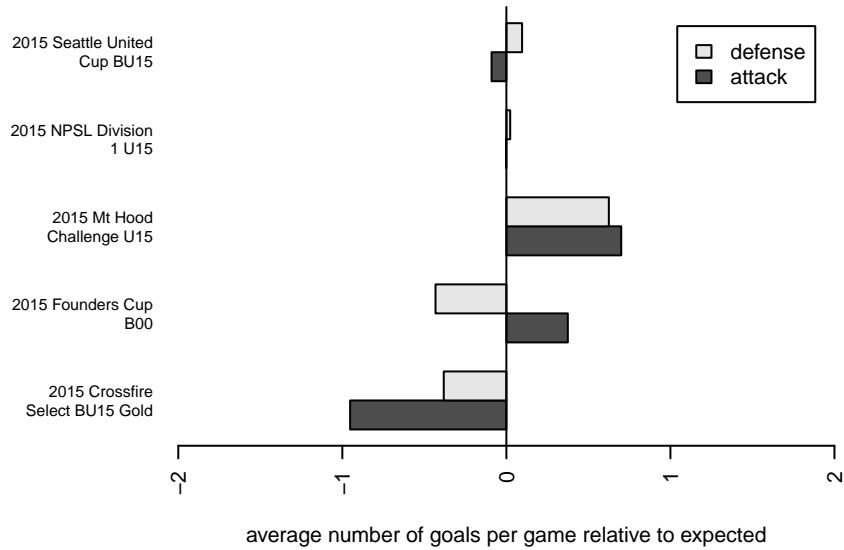

**attack and defense variance (black dot)
relative to other teams
and top 10 in region**

**attack and defense rating
relative to others at age
and all opponents in last 13 months**

Performance relative to 13 month average