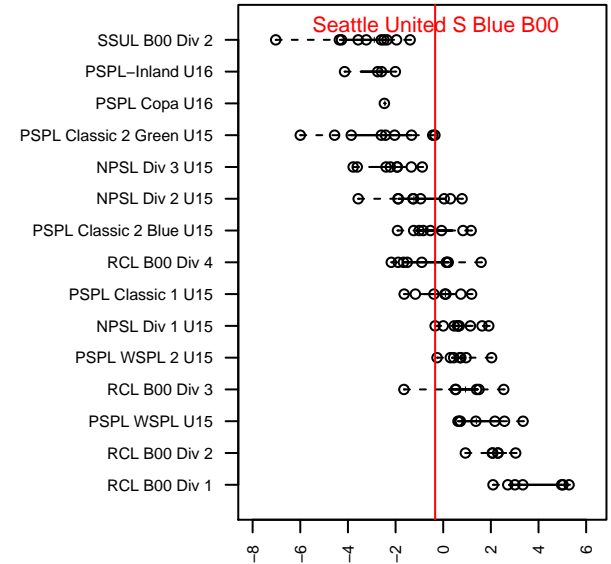

**attack and defense variance (black dot)
relative to other teams
and top 10 in region**

**attack and defense rating
relative to others at age
and all opponents in last 13 months**

Performance relative to 13 month average